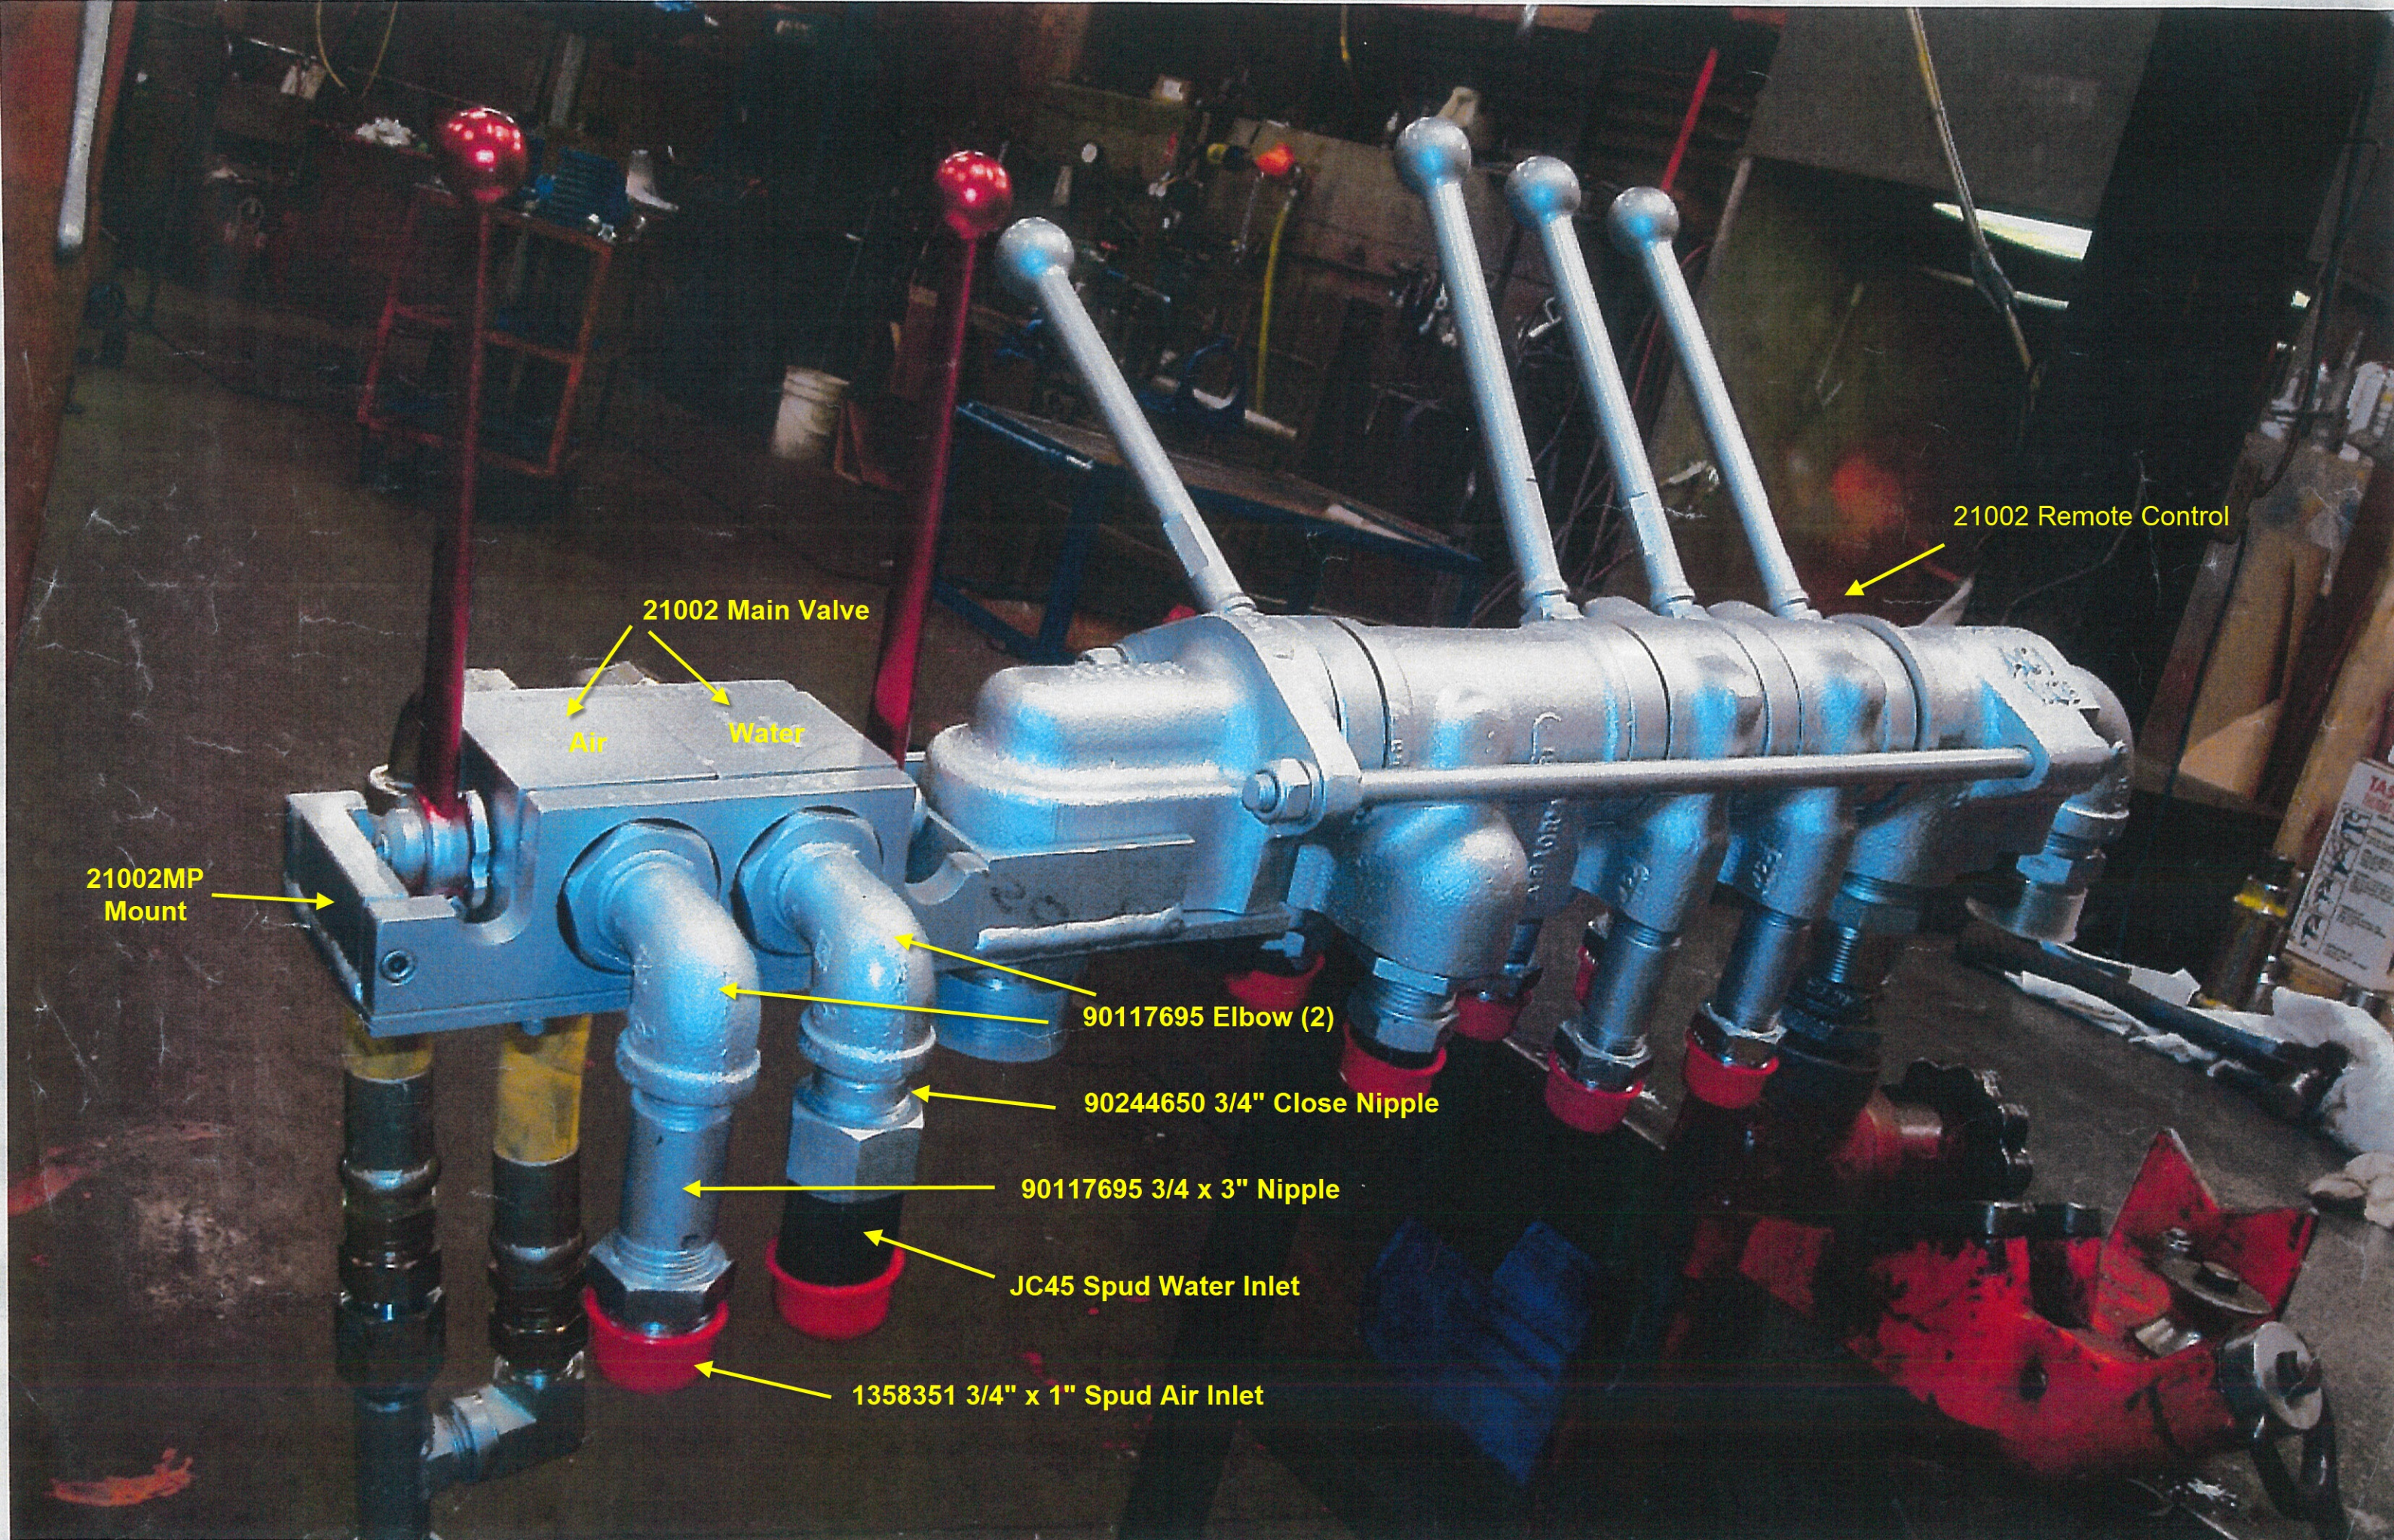

21002 Remote Control

Water Control

Air Control

(2) 210020103 Adaptor

2100231769 Hose Assy Water

2100231768 Hose Assy Air

210020203 Reducer

RBDC1 Tee

210022203 Elbow

1358357 Spud Drill

21002 Remote Control

21002 Main Valve

Air

Water

21002MP Mount

90117695 Elbow (2)

90244650 3/4" Close Nipple

90117695 3/4 x 3" Nipple

JC45 Spud Water Inlet

1358351 3/4" x 1" Spud Air Inlet