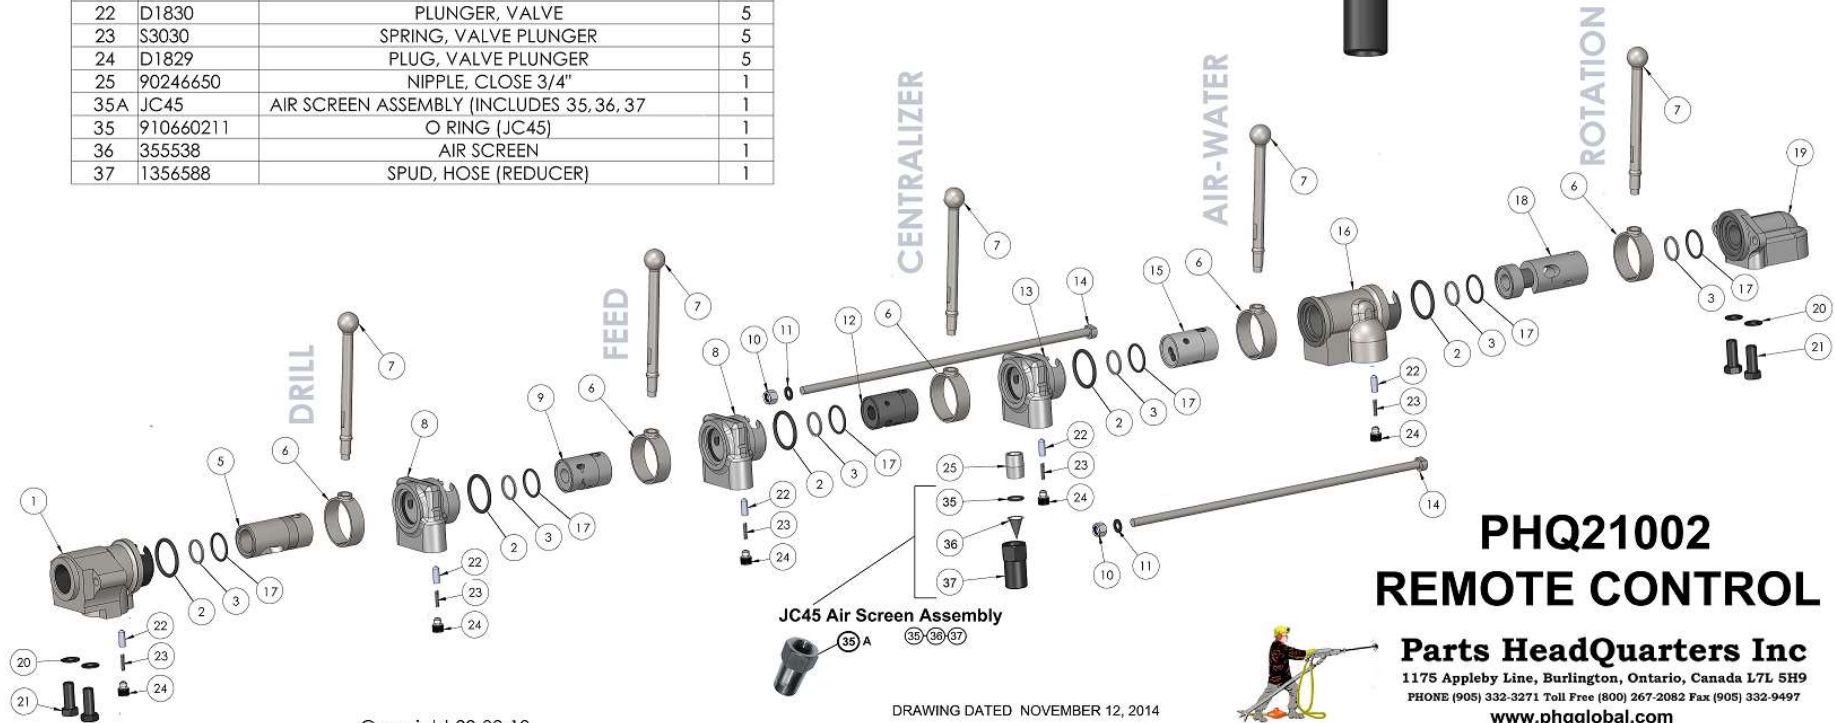

ITEM NO.	PART NUMBER	DESCRIPTION	QTY.
1	A12411	HOUSING, DRILL VALVE	1
2	164451P60	O RING	5
3	D1831	RING VALVE SEAL	6
5	B18911A	VALVE, DRILL	1
6	C25071	RING, DUST	5
7	C2506L	LEVER	5
8	B19491	HOUSING, FEED AND CENTRALIZER	2
9	B18981A	VALVE, FEED MOTOR CONTROL	1
10	128M12	LOCKNUT (67605) (1278F)	2
11	17412022	WASHER	2
12	B18971	VALVE, CENTRALIZER CONTROL	1
13	B18931	HOUSING, AIR WATER	1
14	C3256	BOLT, THROUGH	2
15	B18951A	VALVE, WATER	1
16	A1840	HOUSING ROTATION MOTOR	1
17	164241P60	O RING	6
18	B2644	VALVE, ROTATION MOTOR	1
19	A1849	HOUSING AIR INLET	1
20	90030264	WASHER, LOCK 5/8"	4
21	11010W1	BOLT, REMOTE MOUNTING 16MMX	4
22	D1830	PLUNGER, VALVE	5
23	S3030	SPRING, VALVE PLUNGER	5
24	D1829	PLUG, VALVE PLUNGER	5
25	90246650	NIPPLE, CLOSE 3/4"	1
35A	JC45	AIR SCREEN ASSEMBLY (INCLUDES 35, 36, 37)	1
35	910660211	O RING (JC45)	1
36	355538	AIR SCREEN	1
37	1356588	SPUD, HOSE (REDUCER)	1