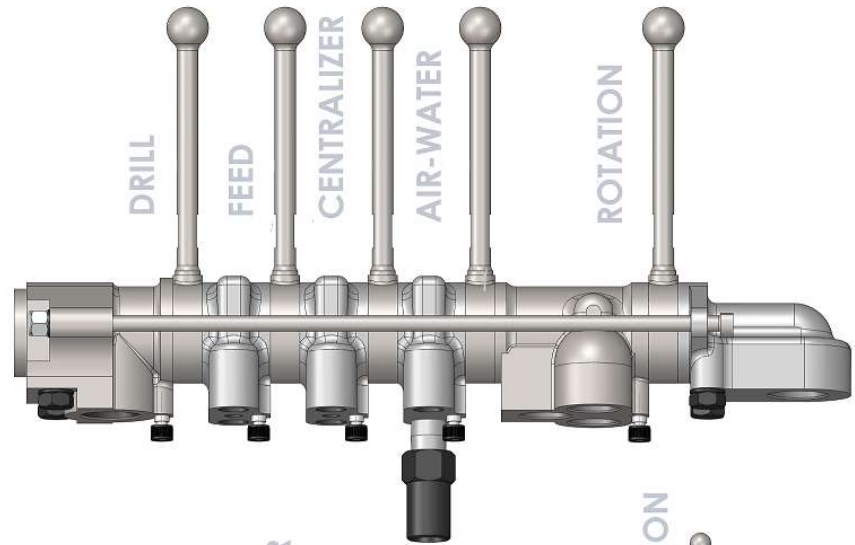

ITEM NO.	PART NUMBER	DESCRIPTION	QTY.
1	A12411	HOUSING, DRILL VALVE	1
2	164451P60	O RING	5
3	D1831	RING VALVE SEAL	6
5	B18911A	VALVE, DRILL	1
6	C25071	RING, DUST	5
7	C2506L	LEVER	5
8	B19491	HOUSING, FEED AND CENTRALIZER	2
9	B18981A	VALVE, FEED MOTOR CONTROL	1
10	128M12	LOCKNUT (67605) (1278F)	2
11	17412022	WASHER	2
12	B18971	VALVE, CENTRALIZER CONTROL	1
13	B18931	HOUSING, AIR WATER	1
14	C3256	BOLT, THROUGH	2
15	B18951A	VALVE, WATER	1
16	A1840	HOUSING ROTATION MOTOR	1
17	164241P60	O RING	6
18	B2644	VALVE, ROTATION MOTOR	1
19	A1849	HOUSING AIR INLET	1
20	90030264	WASHER, LOCK 5/8"	4
21	11010W1	BOLT, REMOTE MOUNTING 16MMX	4
22	D1830	PLUNGER, VALVE	5
23	S3030	SPRING, VALVE PLUNGER	5
24	D1829	PLUG, VALVE PLUNGER	5
25	90246650	NIPPLE, CLOSE 3/4"	1
35A	JC45	AIR SCREEN ASSEMBLY (INCLUDES 35, 36, 37)	1
35	910660211	O RING (JC45)	1
36	355538	AIR SCREEN	1
37	1356588	SPUD, HOSE (REDUCER)	1