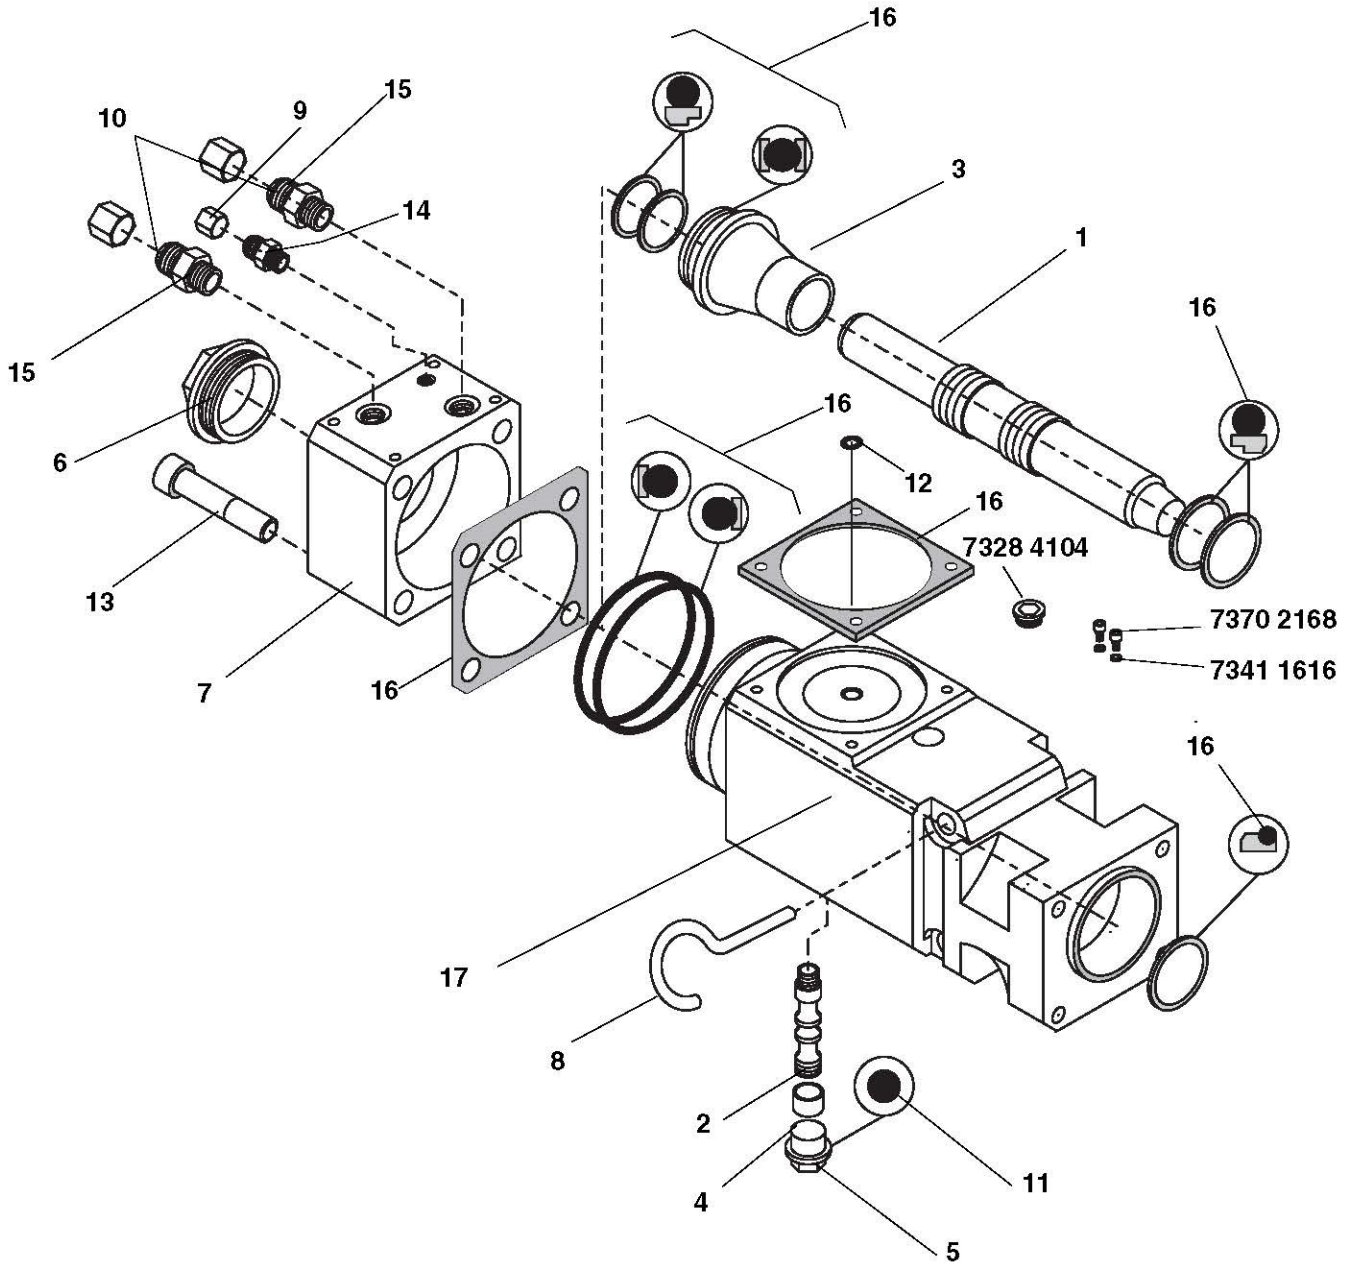

7821 7167

PERCUSSION ASSEMBLY
ENSEMBLE FRAPPE

A

PHQ Global
TAKING MINES TO THE NEXT LEVEL!

C2 1175 Appleby Line, Burlington Ontario Canada L7L 5H9
Phone: (905) 332-3271 Fax: (905) 332-9497 Toll: (800) 267-2082
Website: www.phqglobal.com

2 7821 7167

**PERCUSSION ASSEMBLY
ENSEMBLE FRAPPE**

A

REP. ITEM	REFERENCE PART NB.	QTE. QTY.	DESIGNATION	DESCRIPTION
1	70130094	1	PISTON H200	PISTON /FRAPPE H200
2	70160037	1	VALVE 1 HOLE	VALVE HYDRASTAR 1TROU
3	70212517	1	BUSHING H200	BAGUE AR. FRAPPE H200
4	70212638	1	RING	BAGUE EPAULEE /HYDRASTAR
5	70281122	1	PLUG MALE 1"5/16 /VALVE	BOUCHON MALE 1"5/16 /VALVE
6	70281155	1	COVER H200 M55X20	BOUCHON /BRIDE-AR.H200 M55X20
7	70361550	1	REAR FLANGE	BRIDE-AR H200
8	70930034	1	HOOK	CROCHET LEVAGE
9	73281201	1	METAL. CAP FEMELLE 9/16JIC	BOUCHON-ACIER FEMELLE 9/16JIC
10	73281202	2	METAL. CAP FEMELLE 7/8JIC	BOUCHON-ACIER FEMELLE 7/8JIC
11	73414714	1	'O' RING 2,95x29,7	JOINT-TORIQUE NITRIL2,95x29,7
12	73419312	1	'O' RING 16X23X1,9	JOINT 16X23X1,9
13	73703958	4	'ALLEN' SCREW CL12-9 16X90 P:150	VIS.CHC.CL12-9 16X90 P:150
14	73804113	1	STRAIGHT FITTING 9/16JIC-9/16SAE	ADAPTEUR-DROIT 9/16JIC-9/16SAE
15	73804171	2	STRAIGHT FITTING 7/8JIC-7/8SAE	ADAPTEUR-DROIT 7/8JIC-7/8SAE
16	78401076	1	SEAL KIT HYD200	KIT-JOINTS HYD200
17	79290040	1	PERCUSSION BODY	CORPS PERCUSSION

PHQ Global
TAKING MINES TO THE NEXT LEVEL!

C2 1175 Appleby Line, Burlington Ontario Canada L7L 5H9
Phone: (905) 332-3271 Fax: (905) 332-9497 Toll: (800) 267-2082
Website: www.phqglobal.com