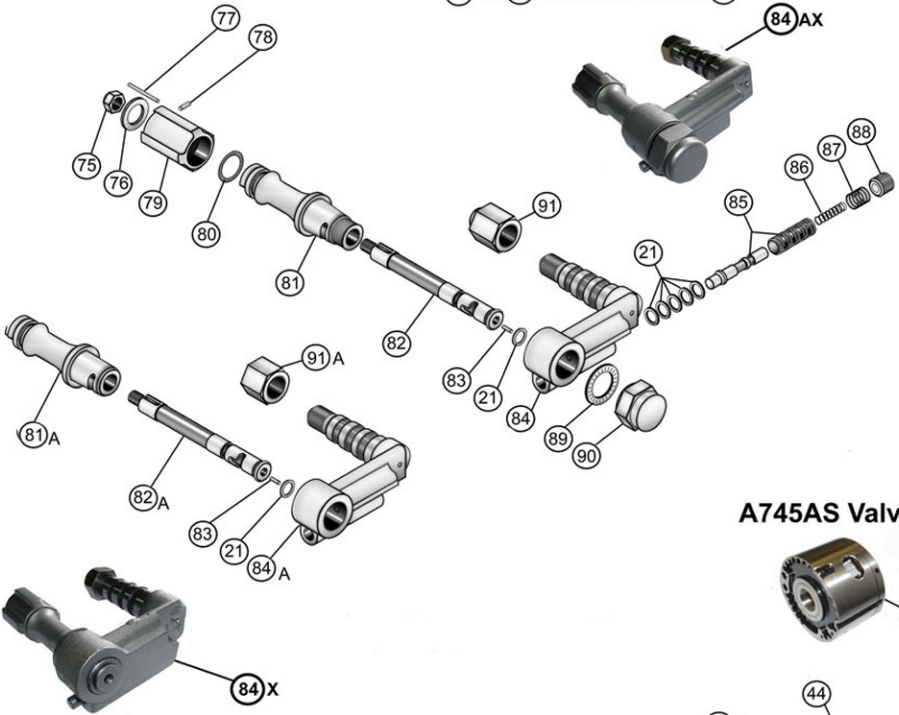

**C8632B Handle Adapter Assembly
Jack Handle Tapered**

(75) to (91) inclusive + six of (21)

A693AX Clevis Body Assembly

(64-65-66-67-68-69-3-71-72-73-74)

A745AS Valve Assembly

(45-46-47)

**B1178AS Chuck Assembly
c/w Chuck Nut & Insert**

(53-55-63)

**B1178A Chuck Assembly
c/w Chuck Nut**

(53-55)

170 5048912 Lubricator

B2334A Piston c/w Rifle Nut

(48-49)

JC45 Air Screen Assembly

(35-36-37)

**A1503 Handle Adapter
Assembly Jack Handle Straight**

(75) to (80) inclusive (81A-82A-83-84A)

(85) to (90) inclusive (91A) + six of (21)

**A1506PC1
Water Valve
Assembly**

(1) to (10) inclusive

**PHQ250JHS
JACKLEG DRILL**