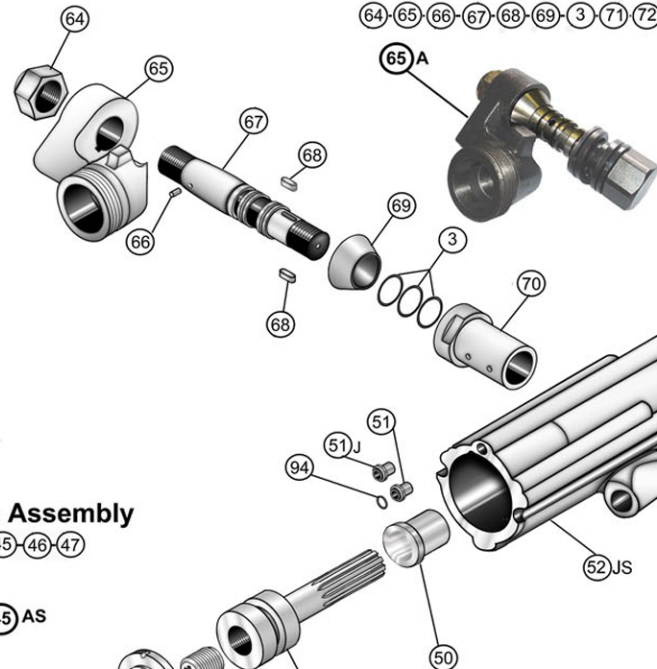

**C8632B Handle Adapter Assembly
Jack Handle Tapered**

(75) to (91) inclusive + six of (21)

A693AX Clevis Body Assembly

(64-65-66-67-68-69-3-71-72-73-74)

A745AS Valve Assembly

(45-46-47)

**B1178AS Chuck Assembly
c/w Chuck Nut & Insert**

(53-55-63)

**B1178A Chuck Assembly
c/w Chuck Nut**

(53-55)

170 5048912 Lubricator

B2334A Piston c/w Rifle Nut

(48-49)

JC45 Air Screen Assembly

(35-36-37)

**A1503 Handle Adapter
Assembly Jack Handle Straight**

(75) to (80) inclusive (81A-82A-83-84A)

(85) to (90) inclusive (91A) + six of (21)

**A1506PC1
Water Valve
Assembly**

(1) to (10) inclusive

**PHQ250JHS
JACKLEG DRILL**