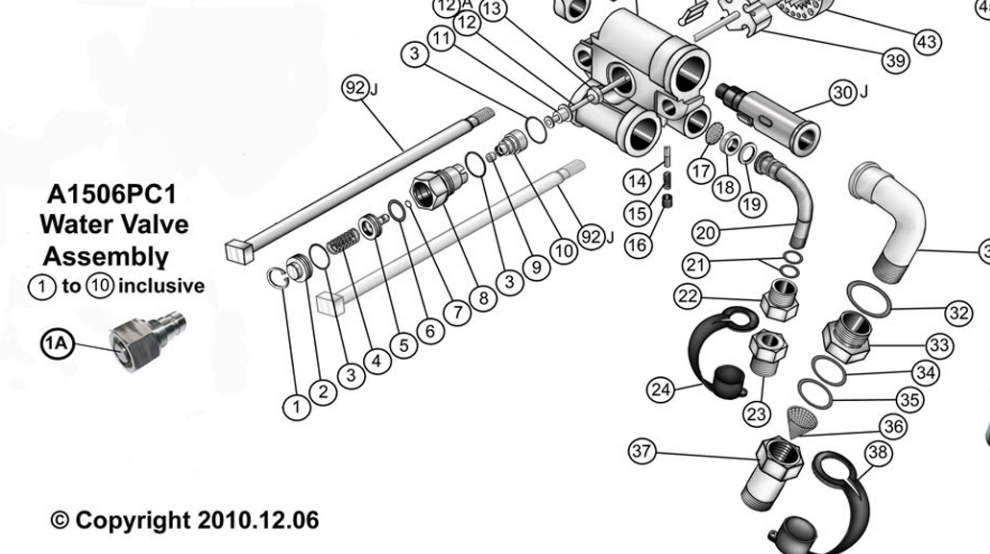

**C8632B Handle Adapter Assembly
Jack Handle Tapered**

(75) to (91) inclusive + six of (21)

A693AX Clevis Body Assembly

(64-65-66-67-68-69-3-71-72-73-74)

A745AS Valve Assembly

(45-46-47)

**B1178AS Chuck Assembly
c/w Chuck Nut & Insert**

(53-55-63)

**B1178A Chuck Assembly
c/w Chuck Nut**

(53-55)

170 5048912 Lubricator

B2334A Piston c/w Rifle Nut

(48-49)

JC45 Air Screen Assembly

(35-36-37)

**A1503 Handle Adapter
Assembly Jack Handle Straight**

(75) to (80) inclusive (81A-82A-83-84A)

(85) to (90) inclusive (91A) + six of (21)

**A1506PC1
Water Valve
Assembly**

(1) to (10) inclusive

**PHQ250JHS
JACKLEG DRILL**