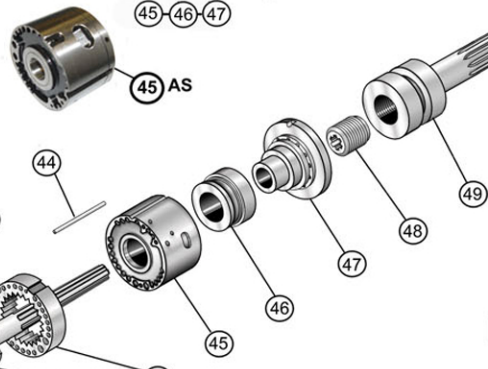

**C8632B Handle Adapter Assembly
Jack Handle Tapered**

(75) to (91) inclusive + six of (21)

A693AX Clevis Body Assembly

(64-65-66-67-68-69-3-71-72-73-74)

A745AS Valve Assembly

(45-46-47)

**B1178AS Chuck Assembly
c/w Chuck Nut & Insert**

(53-55-63)

**B1178A Chuck Assembly
c/w Chuck Nut**

(53-55)

170 5048912 Lubricator

B2334A Piston c/w Rifle Nut

(48-49)

JC45 Air Screen Assembly

(35-36-37)

**A1503 Handle Adapter
Assembly Jack Handle Straight**

(75) to (80) inclusive (81A-82A-83-84A)

(85) to (90) inclusive (91A) + six of (21)

**A1506PC1
Water Valve
Assembly**

(1) to (10) inclusive

**PHQ250JHS
JACKLEG DRILL**