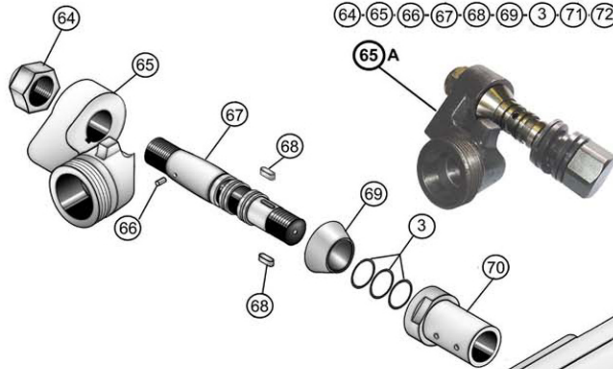

**C8632B Handle Adapter Assembly
Jack Handle Tapered**

(75) to (91) inclusive + six of (21)

A693AX Clevis Body Assembly

(64-65-66-67-68-69-3-71-72-73-74)

**B1178AS Chuck Assembly
c/w Chuck Nut & Insert**

(53)(55)(63)

**B1178A Chuck Assembly
c/w Chuck Nut**

(53)(55)

A745AS Valve Assembly

(45-46-47)

B2334A Piston c/w Rifle Nut

(48)(49)

(170) 5048912 Lubricator

**A1503 Handle Adapter
Assembly Jack Handle Straight**

Key#	Component	Assy	Description
65A	A693AX		CLEVIS BODY ASSEMBLY INCLUDES ITEMS (3) (64) THRU (69)(71) THRU (74)
66	30066	1	PIN, SPINDLE LOCATING
67	B1182A	1	SPINDLE, CLEVIS (INCLUDES ITEM 66)
68	D1426	2	KEY
69	D1398	1	CONE, SPINDLE
70	C1523	1	BUSHING, CYLINDER LUG
71	D1392	1	WASHER, SPINDLE THRUST
72	C1571	1	SPRING, SPINDLE
73	C1519	1	LOCK WASHER, SPINDLE
74	C1527	1	NUT, SPINDLE
75	1218UF	1	NUT, SPINDLE
76	149122MT	1	WASHER, LOCK
77	300822	2	PIN, SELLOCK (LONG)
78	30088	2	PIN, SELLOCK (SHORT)
79	C1518	1	GRIP, TWIST
80	164631	1	FRICTION RING (GREEN)
81	B1180B	1	BODY, CONTROL (TAPERED)
81A	B1180		BODY, CONTROL (STRAIGHT)
82	B1183B	1	SPINDLE, CONTROL (TAPERED)
82A	B1183		SPINDLE, CONTROL (STRAIGHT)
83	1125NF02	1	PLUG, SPINDLE
84AX	C8632B		HANDLE ADAPTER ASSEMBLY (TAPERED)
84X	A1503		HANDLE ADAPTER ASSEMBLY (STRAIGHT)
84A	A697	1	ADAPTER, HANDLE (STRAIGHT)
84	A697B	1	ADAPTER, HANDLE (TAPERED)
85	C151415	1	VALVE ASSEMBLY, RETRACT
86	D1424	1	SPRING, PLUNGER
87	D1425	1	SPRING, SLEEVE
88	D1427	1	PLUG, PLUNGER
89	145M30	1	WASHER, LOCK
90	D8247	1	NUT, HEX
91	D1454D	1	NUT, OPERATING HANDLE (DOMED)
91A	D1454	1	NUT, OPERATING HANDLE
92J	C1572C	2	SIDE ROD (JACKLEG)
93	WHIPCHECK	1	SAFETY WHIPCHECK (NOT SHOWN)
94	1643403	1	O RING (164311)
170	5048912	1	LUBRICATOR