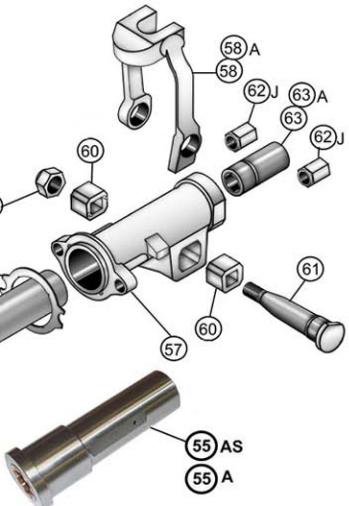

**C8632B Handle Adapter Assembly
Jack Handle Tapered**

(75) to (91) inclusive + six of (21)

A693AX Clevis Body Assembly

(64-65-66-67-68-69-3-71-72-73-74)

**B1178AS Chuck Assembly
c/w Chuck Nut & Insert**

(53)(55)(63)

Key#	Component	Assy	Description
65A	A693AX		CLEVIS BODY ASSEMBLY INCLUDES ITEMS (3) (64) THRU (69)(71) THRU (74)
66	30066	1	PIN, SPINDLE LOCATING
67	B1182A	1	SPINDLE, CLEVIS (INCLUDES ITEM 66)
68	D1426	2	KEY
69	D1398	1	CONE, SPINDLE
70	C1523	1	BUSHING, CYLINDER LUG
71	D1392	1	WASHER, SPINDLE THRUST
72	C1571	1	SPRING, SPINDLE
73	C1519	1	LOCK WASHER, SPINDLE
74	C1527	1	NUT, SPINDLE
75	1218UF	1	NUT, SPINDLE
76	149122MT	1	WASHER, LOCK
77	300822	2	PIN, SELLOCK (LONG)
78	30088	2	PIN, SELLOCK (SHORT)
79	C1518	1	GRIP, TWIST
80	164631	1	FRICTION RING (GREEN)
81	B1180B	1	BODY, CONTROL (TAPERED)
81A	B1180		BODY, CONTROL (STRAIGHT)
82	B1183B	1	SPINDLE, CONTROL (TAPERED)
82A	B1183		SPINDLE, CONTROL (STRAIGHT)
83	1125NF02	1	PLUG, SPINDLE
84AX	C8632B		HANDLE ADAPTER ASSEMBLY (TAPERED)
84X	A1503		HANDLE ADAPTER ASSEMBLY (STRAIGHT)
84A	A697	1	ADAPTER, HANDLE (STRAIGHT)
84	A697B	1	ADAPTER, HANDLE (TAPERED)
85	C151415	1	VALVE ASSEMBLY, RETRACT
86	D1424	1	SPRING, PLUNGER
87	D1425	1	SPRING, SLEEVE
88	D1427	1	PLUG, PLUNGER
89	145M30	1	WASHER, LOCK
90	D8247	1	NUT, HEX
91	D1454D	1	NUT, OPERATING HANDLE (DOMED)
91A	D1454	1	NUT, OPERATING HANDLE
92J	C1572C	2	SIDE ROD (JACKLEG)
93	WHIPCHECK	1	SAFETY WHIPCHECK (NOT SHOWN)
94	1643403	1	O RING (164311)
170	5048912	1	LUBRICATOR