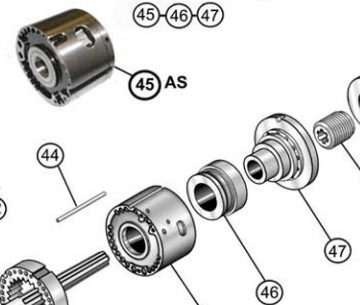

**C8632B Handle Adapter Assembly
Jack Handle Tapered**

(75) to (91) inclusive + six of (21)

A693AX Clevis Body Assembly

(64-65-66-67-68-69-3-71-72-73-74)

**B1178AS Chuck Assembly
c/w Chuck Nut & Insert**

(53)(55)(63)

**B1178A Chuck Assembly
c/w Chuck Nut**

(53)(55)

A745AS Valve Assembly

(45-46-47)

B2334A Piston c/w Rifle Nut

(48)(49)

(170) 5048912 Lubricator

**A1503 Handle Adapter
Assembly Jack Handle Straight**

Key#	Component	Assy	Description
65A	A693AX		CLEVIS BODY ASSEMBLY INCLUDES ITEMS (3) (64) THRU (69)(71) THRU (74)
66	30066	1	PIN, SPINDLE LOCATING
67	B1182A	1	SPINDLE, CLEVIS (INCLUDES ITEM 66)
68	D1426	2	KEY
69	D1398	1	CONE, SPINDLE
70	C1523	1	BUSHING, CYLINDER LUG
71	D1392	1	WASHER, SPINDLE THRUST
72	C1571	1	SPRING, SPINDLE
73	C1519	1	LOCK WASHER, SPINDLE
74	C1527	1	NUT, SPINDLE
75	1218UF	1	NUT, SPINDLE
76	149122MT	1	WASHER, LOCK
77	300822	2	PIN, SELLOCK (LONG)
78	30088	2	PIN, SELLOCK (SHORT)
79	C1518	1	GRIP, TWIST
80	164631	1	FRICTION RING (GREEN)
81	B1180B	1	BODY, CONTROL (TAPERED)
81A	B1180		BODY, CONTROL (STRAIGHT)
82	B1183B	1	SPINDLE, CONTROL (TAPERED)
82A	B1183		SPINDLE, CONTROL (STRAIGHT)
83	1125NF02	1	PLUG, SPINDLE
84AX	C8632B		HANDLE ADAPTER ASSEMBLY (TAPERED)
84X	A1503		HANDLE ADAPTER ASSEMBLY (STRAIGHT)
84A	A697	1	ADAPTER, HANDLE (STRAIGHT)
84	A697B	1	ADAPTER, HANDLE (TAPERED)
85	C151415	1	VALVE ASSEMBLY, RETRACT
86	D1424	1	SPRING, PLUNGER
87	D1425	1	SPRING, SLEEVE
88	D1427	1	PLUG, PLUNGER
89	145M30	1	WASHER, LOCK
90	D8247	1	NUT, HEX
91	D1454D	1	NUT, OPERATING HANDLE (DOMED)
91A	D1454	1	NUT, OPERATING HANDLE
92J	C1572C	2	SIDE ROD (JACKLEG)
93	WHIPCHECK	1	SAFETY WHIPCHECK (NOT SHOWN)
94	1643403	1	O RING (164311)
170	5048912	1	LUBRICATOR