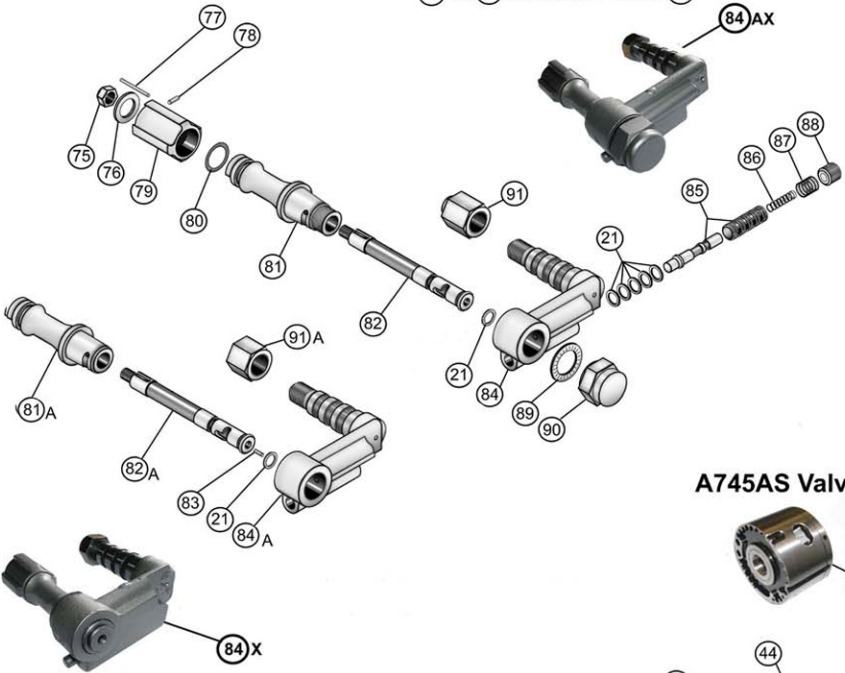

**C8632B Handle Adapter Assembly
Jack Handle Tapered**

(75) to (91) inclusive + six of (21)

A693AX Clevis Body Assembly

(64-65-66-67-68-69-3-71-72-73-74)

**B1178AS Chuck Assembly
c/w Chuck Nut & Insert**

(53)(55)(63)

**B1178A Chuck Assembly
c/w Chuck Nut**

(53)(55)

A745AS Valve Assembly

(45-46-47)

B2334A Piston c/w Rifle Nut

(48)(49)

(170) 5048912 Lubricator

**A1503 Handle Adapter
Assembly Jack Handle Straight**

(75) to (80) inclusive (81A)-(82A)-(83)-(84)A

(85) to (90) inclusive (91)A + six of (21)

**A1506PC1
Water Valve
Assembly**

(1) to (10) inclusive

JC45 Air Screen Assembly

(35-36-37)

**PHQ250JHM
JACKLEG DRILL**

Key#	Component	Assy	Description
65A	A693AX		CLEVIS BODY ASSEMBLY INCLUDES ITEMS (3) (64) THRU (69)(71) THRU (74)
66	30066	1	PIN, SPINDLE LOCATING
67	B1182A	1	SPINDLE, CLEVIS (INCLUDES ITEM 66)
68	D1426	2	KEY
69	D1398	1	CONE, SPINDLE
70	C1523	1	BUSHING, CYLINDER LUG
71	D1392	1	WASHER, SPINDLE THRUST
72	C1571	1	SPRING, SPINDLE
73	C1519	1	LOCK WASHER, SPINDLE
74	C1527	1	NUT, SPINDLE
75	1218UF	1	NUT, SPINDLE
76	149122MT	1	WASHER, LOCK
77	300822	2	PIN, SELLOCK (LONG)
78	30088	2	PIN, SELLOCK (SHORT)
79	C1518	1	GRIP, TWIST
80	164631	1	FRICTION RING (GREEN)
81	B1180B	1	BODY, CONTROL (TAPERED)
81A	B1180		BODY, CONTROL (STRAIGHT)
82	B1183B	1	SPINDLE, CONTROL (TAPERED)
82A	B1183		SPINDLE, CONTROL (STRAIGHT)
83	1125NF02	1	PLUG, SPINDLE
84AX	C8632B		HANDLE ADAPTER ASSEMBLY (TAPERED)
84X	A1503		HANDLE ADAPTER ASSEMBLY (STRAIGHT)
84A	A697	1	ADAPTER, HANDLE (STRAIGHT)
84	A697B	1	ADAPTER, HANDLE (TAPERED)
85	C151415	1	VALVE ASSEMBLY, RETRACT
86	D1424	1	SPRING, PLUNGER
87	D1425	1	SPRING, SLEEVE
88	D1427	1	PLUG, PLUNGER
89	145M30	1	WASHER, LOCK
90	D8247	1	NUT, HEX
91	D1454D	1	NUT, OPERATING HANDLE (DOMED)
91A	D1454	1	NUT, OPERATING HANDLE
92J	C1572C	2	SIDE ROD (JACKLEG)
93	WHIPCHECK	1	SAFETY WHIPCHECK (NOT SHOWN)
94	1643403	1	O RING (164311)
170	5048912	1	LUBRICATOR