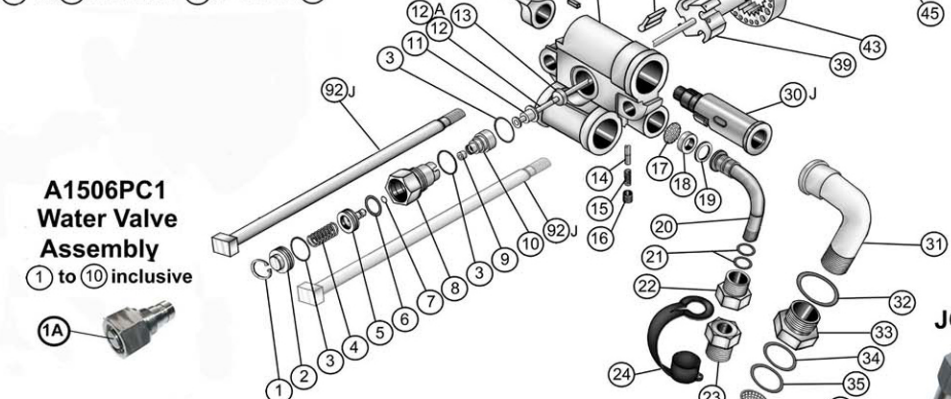

**C8632B Handle Adapter Assembly
Jack Handle Tapered**

(75) to (91) inclusive + six of (21)

A693AX Clevis Body Assembly

(64-65-66-67-68-69-3-71-72-73-74)

**B1178AS Chuck Assembly
c/w Chuck Nut & Insert**

(53)(55)(63)

**B1178A Chuck Assembly
c/w Chuck Nut**

(53)(55)

A745AS Valve Assembly

(45-46-47)

B2334A Piston c/w Rifle Nut

(48)(49)

(170) 5048912 Lubricator

**A1503 Handle Adapter
Assembly Jack Handle Straight**

(75) to (80) inclusive (81A)-(82A)-(83)-(84)A

(85) to (90) inclusive (91)A + six of (21)

**A1506PC1
Water Valve
Assembly**

(1) to (10) inclusive

JC45 Air Screen Assembly

(35-36-37)

**PHQ250JHM
JACKLEG DRILL**

Key#	Component	Assy	Description
65A	A693AX		CLEVIS BODY ASSEMBLY INCLUDES ITEMS (3) (64) THRU (69)(71) THRU (74)
66	30066	1	PIN, SPINDLE LOCATING
67	B1182A	1	SPINDLE, CLEVIS (INCLUDES ITEM 66)
68	D1426	2	KEY
69	D1398	1	CONE, SPINDLE
70	C1523	1	BUSHING, CYLINDER LUG
71	D1392	1	WASHER, SPINDLE THRUST
72	C1571	1	SPRING, SPINDLE
73	C1519	1	LOCK WASHER, SPINDLE
74	C1527	1	NUT, SPINDLE
75	1218UF	1	NUT, SPINDLE
76	149122MT	1	WASHER, LOCK
77	300822	2	PIN, SELLOCK (LONG)
78	30088	2	PIN, SELLOCK (SHORT)
79	C1518	1	GRIP, TWIST
80	164631	1	FRICTION RING (GREEN)
81	B1180B	1	BODY, CONTROL (TAPERED)
81A	B1180		BODY, CONTROL (STRAIGHT)
82	B1183B	1	SPINDLE, CONTROL (TAPERED)
82A	B1183		SPINDLE, CONTROL (STRAIGHT)
83	1125NF02	1	PLUG, SPINDLE
84AX	C8632B		HANDLE ADAPTER ASSEMBLY (TAPERED)
84X	A1503		HANDLE ADAPTER ASSEMBLY (STRAIGHT)
84A	A697	1	ADAPTER, HANDLE (STRAIGHT)
84	A697B	1	ADAPTER, HANDLE (TAPERED)
85	C151415	1	VALVE ASSEMBLY, RETRACT
86	D1424	1	SPRING, PLUNGER
87	D1425	1	SPRING, SLEEVE
88	D1427	1	PLUG, PLUNGER
89	145M30	1	WASHER, LOCK
90	D8247	1	NUT, HEX
91	D1454D	1	NUT, OPERATING HANDLE (DOMED)
91A	D1454	1	NUT, OPERATING HANDLE
92J	C1572C	2	SIDE ROD (JACKLEG)
93	WHIPCHECK	1	SAFETY WHIPCHECK (NOT SHOWN)
94	1643403	1	O RING (164311)
170	5048912	1	LUBRICATOR