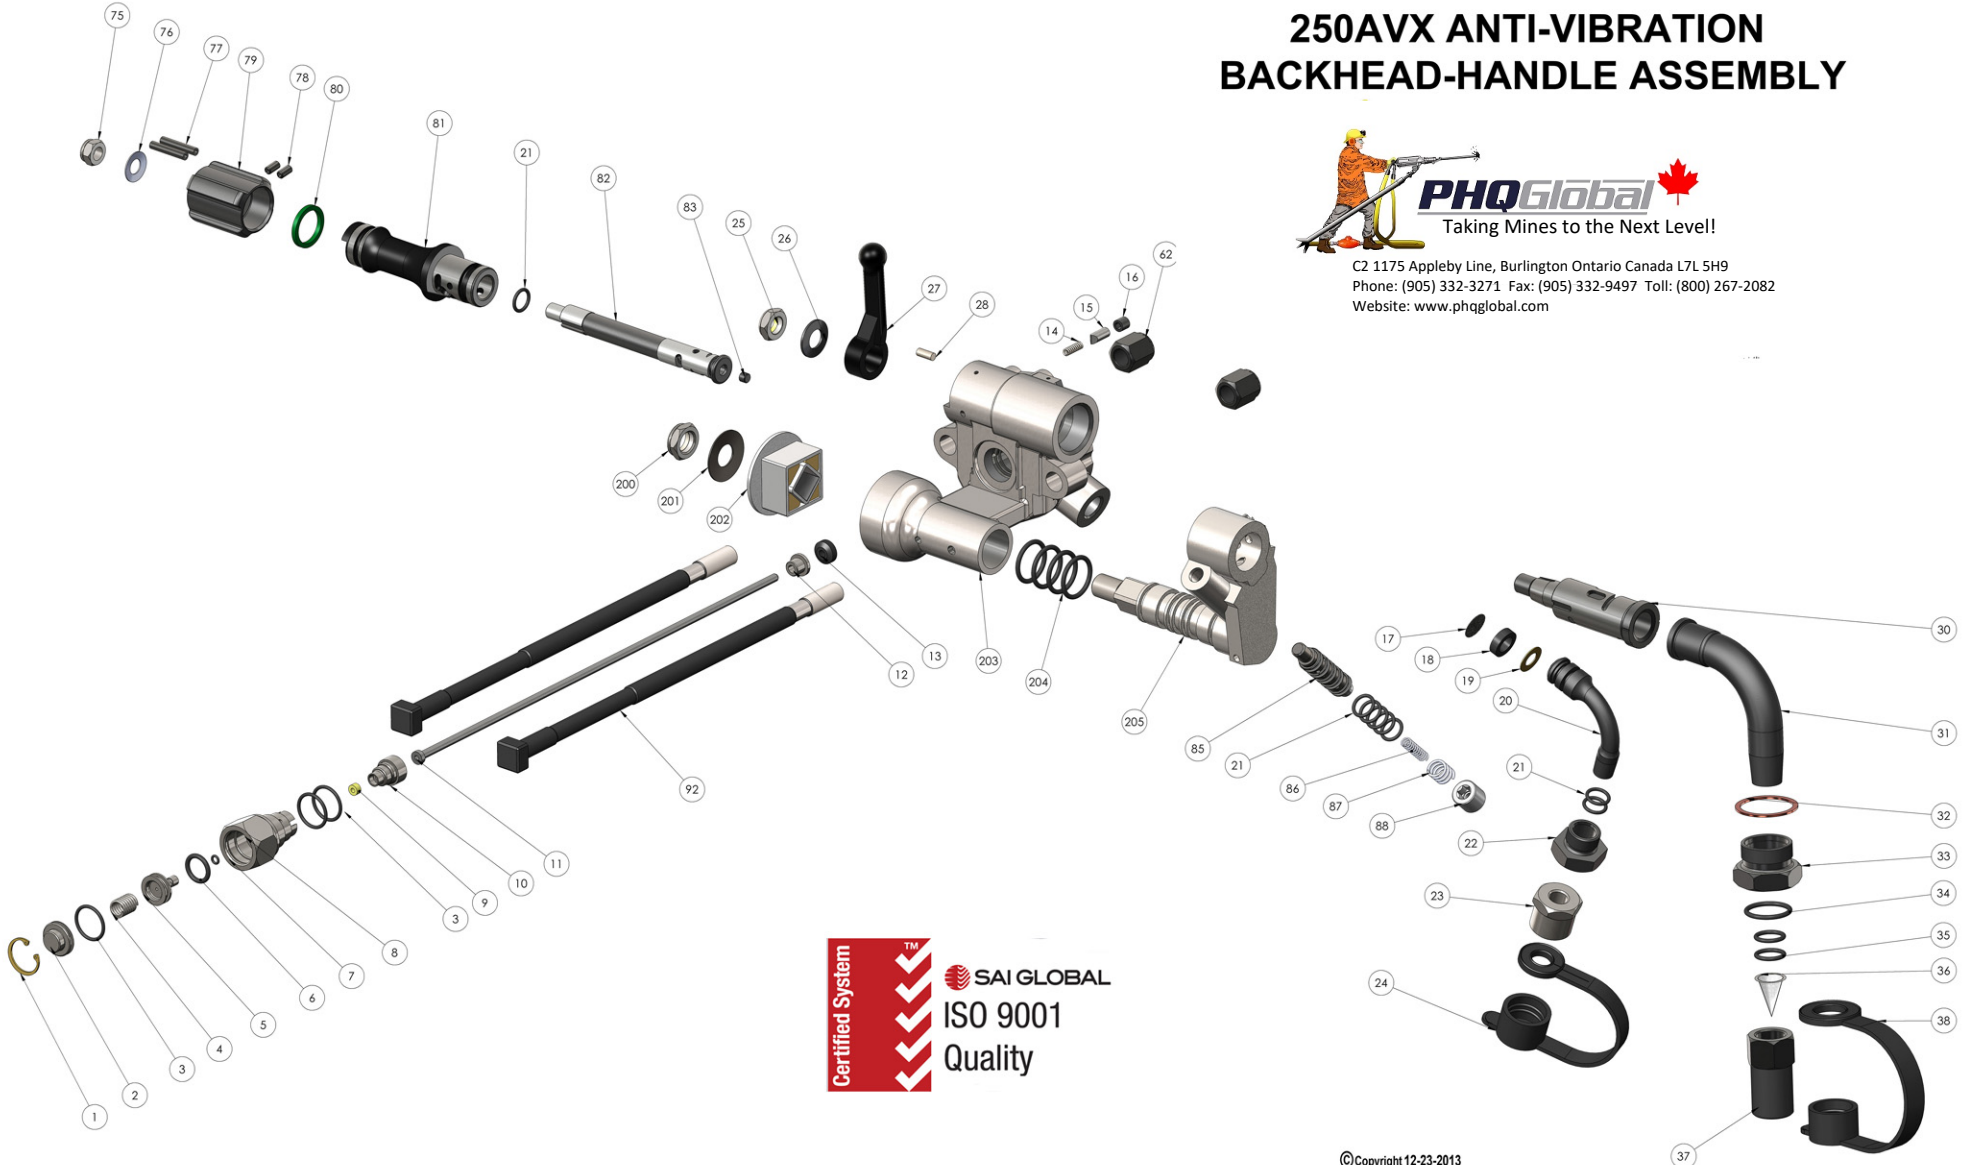

250AVX ANTI-VIBRATION BACKHEAD-HANDLE ASSEMBLY

ITEM NO.	PART NUMBER	DESCRIPTION	QTY.	ITEM NO.	PART NUMBER	DESCRIPTION	QTY.
1	20015	CIRCLIP	1	31	C1525N	AIR BEND	1
2	C1521PC1	CAP, WATER VALVE	1	32	D1601	WASHER, AIR BEND NUT COPPER	1
3	1643903	O RING (164231)	3	33	C1526	NUT, AIR BEND	1
4	D1406	SPRING, WATER VALVE	1	34	1648114	O RING (164731)	1
5	C1522PC1	VALVE, POPPET	1	35	910660211	O RING (JC45)	2
6	1645704	O RING (164521)	1	36	355538	AIR SCREEN	1
7	1648102	O RING (164301)	1	37	1356588	SPUD,HOSE (REDUCER)	1
8	B1181PC4	HOUSING, WATER VALVE	1	38	C1811A	CAP,PLASTIC	1
9	D1673	SEAT, WATER VALVE	1	62	D1388	NUT, SIDE ROD (JACKLEG)	2
10	C2144	RETAINER,WATER VALVE SEAT	1	75	1218UF	NUT, SPINDLE	1
11	C1574A	WATER TUBE	1	76	149122MT	WASHER, LOCK	1
12	D1674	SPACER, WATER TUBE	1	77	300822	PIN, SELLOCK (LONG)	2
13	D1675	SEAL, WATER TUBE	1	78	30088	PIN, SELLOCK (SHORT)	2
14	D1382	SPRING, THROTTLE DETENT	1	79	C1518	GRIP,TWIST	1
15	D1383	PLUNGER, THROTTLE VALVE	1	80	164631	FRICTION RING (GREEN)	1
16	2422P	PLUG, DETENT	1	81	B1180	BODY, CONTROL (STRAIGHT)	1
17	C1272	SCREEN, WATER INLET	1	82	B1183	SPRINDLE, CONTROL (STRAIGHT)	1
18	D1402	SEAL, WATER INLET	1	83	1125NF02	PLUG SPINDLE	1
19	S2487	WASHER, WATER STEM THRUST	1	85	C151415	VALVE ASSEMBLY, RETRACT	1
20	C1809	WASHER STEM (THREADED)	1	86	D1424	SPRING, PLUNGER	1
21	1646503	O RING (164811)	8	87	D1425	SPRING, SLEEVE	1
22	S2141	NUT,WASHER STEM	1	88	D1427	PLUG, PLUNGER	1
23	1358356	SPUD, HOSE (D2441)	1	92	C1572C	SIDE ROD (JACKLEG)	2
24	C1811W	CAP, PLASTIC	1	200	90354014	NYLOCK NUT 3/4" - 16 LIGHT HEX	1
25	D1385	NUT, NYLOC	1	201	D2014	WASHER, PISTON ROD	1
26	149163MT	WASHER, LOCK	1	202	AVH782	ANTI VIBRATION SPRING ASSEMBLY	1
27	C1509	HANDLE,THROTTLE (JACKLEG)	1	203	AVH780	ANTI VIBRATION BACKHEAD	1
28	D1384	KEY, THROTTLE	1	204	1646014	O RING (164531)	4
30	B1176	VALVE, THROTTLE (JACKLEG)	1	205	AVH781A	ANTI VIBRATIONHANDLE	1